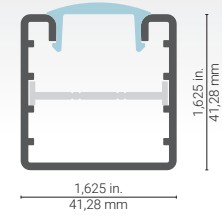

9200 Profile (LUXSTRUT)

9200 (LM22950-10)

9000 Series

Dimensional drawing

This LED profile is easy to install and ideal for **residential, commercial and industrial projects**. Built in 6063 T-5 aluminum, our DEL extrusion can be installed in **dry or humid locations**. It can also be painted to match your decor. Available in lengths of 20 feet, you can create the desired effect, even in larger spaces and heights. **This profile can be surface mounted.**

Features

- Designed to give a uniform light without hot spots with an opal lens and a strip of 72 LEDs per meter or more.
- Custom length by sections of 2 to 240 inches (6m).
- 3 application guides for 10mm (3/8-inch) or narrower LED strips.
- Possibility to install 2 strips of 14mm for even more power.
- Made of ALCOA 6063 T-5 aluminum alloy increasing heat dissipation.
- Its use increases the lifetime of your LED strip.
- Compatible with several installation accessories.
- Suitable for outdoor installation.
- Has 3 position slots for the LED strip tray insert (the closer the strip is to the lens, the higher the chances of seeing the bright spots).

Options

LED strip compatibility

Compatible with LED strips up to **33mm** wide.

- B3528-xxV-60 - 8mm - 4.8W (95 lm/ft) 1-3 strips
- B3528-xxV-120 - 8mm - 9.6W (220 lm/ft) 1-3 strips
- B3528-xxV - 120H - 5mm - 9.6W (220 lm/ft) 1-3 strips
- B3528-24V - 180H - 5mm - 14.4W (288 lm/ft) 1-3 strips
- B3528-xxV-240 - 14mm - 19.5W (410 lm/ft) 1-2 strips
- B5050-xxV-60 - 10mm - 14.4W (407 lm/ft) 1-3 strips
- B5050-xxV-72 - 10mm - 17.8W (488 lm/ft) 1-3 strips